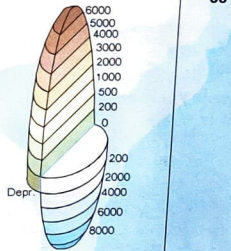

VICTORIA

Flag

Coat of Arms

Floral Emblem

 Pink Heath

Key

■	Over 5 000 000
●	1 000 000 to 5 000 000
●	100 000 to 1 000 000
●	50 000 to 100 000
●	10 000 to 50 000
○	Under 10 000

Victoria

- Melbourne
- Geelong
- Bendigo
- Wodonga
- Birchip

State name
 State capital city
 State border
 National capital city

Kilometres
 0 50 100

Scale 1:4 500 000
 One millimetre on this map represents
 4 500 000 millimetres or 4.5 kilometres
 on the ground.
 Map projection: Equidistant Conic Projection